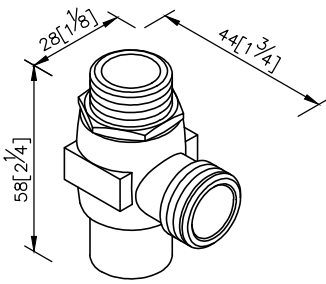

Diverter
6790-TA-80CR

1. 6790-TA for single-handle kitchen faucet.
2. The faucet body needs to be connected to the diverter with a braided hose.

unit: mm[inch]