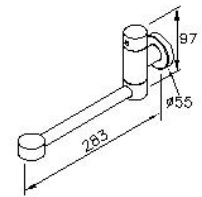

DESCRIPTION:

- 1.Handle valve turning range from closed position: 90°
- 2.Material is Brass with Chrome plated and meets ASTM-SC2 standard.
- 3.Swiveling spout (up to 50,000 turns test).
- 4.With precise manufacture, the sprayer can stand the presure from 0.1kg to 10kg
- 5.Thread of wall outlet: 1/2-14 NPT.
- 6.Ceramic cartridge with brass shell & Japan (MARUWA) ceramic disc.
- 7.Casting material meets ISO CuZn40Pb Standard.