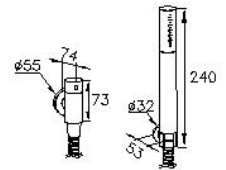

#### DESCRIPTION:

1. With R 1/2 to water supply wall outlet.
2. Handle valve turning range from closed position: 90°
3. Ceramic cartridge with brass shell & Japan (MARUWA) ceramic disc. The ceramic disc performs well on wear resistance, having 10 years guarantee.
4. Brass with Chrome plated meets ASTM-SC2 standard; 3 years guarantee.
5. With precise manufacture, the mixer can stand the pressure from 0.1kg to 10kg.