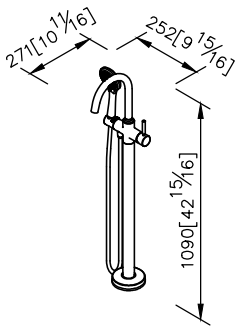

Floor-Mounted Bath Mixer  
6796-U1-91P1

- 1.Brass of casting body meets ISO CuZn40Pb standard.
- 2.Finish meets the standard of ASTM-SC2.
- 3.Ceramic valve with CERAMTEC ceramic disc/(Germany).
- 4.Can easily switch the water supply to faucet or hand shower.
- 5.Swiveling spout passes up to 50,000 turns test.
- 6.The mixing valve could be installed in the cemented and wood wall.
- 7.Coordinates with other products in 6796 collection.

unit: mm[inch]