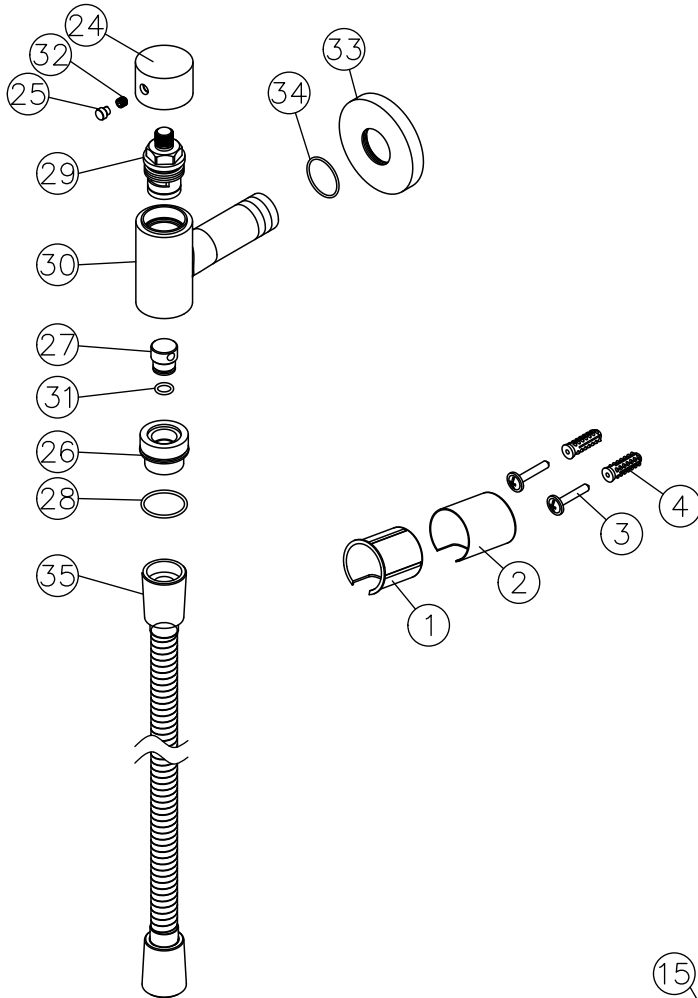

Function 1

Sprayer W/Valve & 120cm Hose 6796-WS-82CP

NO	Part NO.	Part Name	QTY	Remark
1	0770-9Y-7500	Holder Lining	1	
2	0771-9Z-30CP	Sprayer Holder	1	
3	F003-00-5400	Screw	2	
4	F026-00-7500	Plastic Anchor	2	
5	0616-05-68RB	Spring	1	
6	0752-9N-5101	Rubber Sealing	1	
7	0755-02-7500	Spacer	1	
8	0770-WH-5400	Adaptor	1	
9	0770-WL-7529	Mesh Cover	1	
10	0771-WG-68RB	Retaining Nut	1	
11	0771-WM-68CP	Cover	1	
12	0771-WN-77CP	Grip	1	
13	0771-WP-68CP	Connector	1	
14	0770-WE-5400	Rivet	1	
15	0770-WF-54S1	Spindle	1	
16	0771-WA-22CP	Plate	1	
17	0770-WD-5400	Pin	1	
18	0771-WB-22CP	Sprayer Head	1	
19	0771-WJ-68CR	Sealing Nut	1	
20	C082-00-5101	O-Ring	1	
21	C093-00-5101	O-Ring	1	
22	C081-00-5101	O-Ring	1	
23	G010-04-5400	Inner Tube	1	
24	0796-YB-68CP	Handle	1	
25	0796-YD-7500	Plug	1	
26	0796-YC-68CR	Connector	1	
27	0796-YF-68RB	Flow Regulator	1	
28	0880-9M-5101	O-Ring	1	
29	0796-9R-7900	Ceramic Cartridge	1	
30	0796-YA-22CP	Valve Body	1	
31	C130-00-5101	O-Ring	1	
32	F026-28-5400	Set Screw	1	
33	0874-Y9-22CP	Flange Cover	1	
34	C074-03-5100	O-Ring	1	
35	S120-F0-79CP	120cm Hose	1	