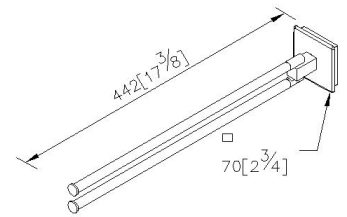

Swivel Double Towel Bar 6801-12-80CP

INTRODUCTION:

The combination of white ceramic base and four-leaved clover pattern bring the lively ambiance and happiness into the bathroom.

DESCRIPTION:

1. Square porcelain faceplate could increase the liveing atmosphere for bathroom.
2. The towel bar could be swiveled by user required and added the space for bathroom environment.
3. Brass of sand-casting body meets JIS 3604 standard.
4. Premium metal construction for durability.
5. Justime finishes resist corrosion and tarnish.
6. Finish meets the standard of ASTM-SC2.
7. Correctly installed product's loading is 4 kgf.
8. Coordinates with other products in Happiness collection.

unit: mm[inch]

Certifictaion:

Fixing Kits:

1. SUS 304 Stainless Steel Screws*2
- Plastic Anchors*2
Material of Wall Mount Bracket*1

AWARD: