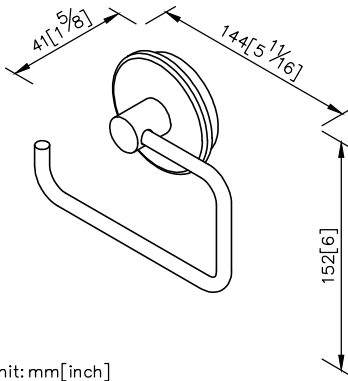

**Toilet Tissue Holder**  
**6802-40-80CP**

unit: mm[inch]

- 1.Round porcelain faceplate could increase the living atmosphere for bathroom.
- 2.Brass of casting body meets JIS 3604 standard.
- 3.Premium metal construction for durability.
- 4.Justime finishes resist corrosion and tarnish.
- 5.Finish meets the standard of ASTM-SC2.
- 6.Correctly installed product's loading is 5 kgf.
- 7.Coordinates with other products in Happiness collection.