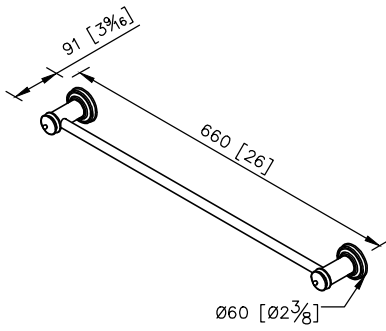

Towel Bar
6803-10-80CP

unit: mm[inch]

- 1.Brass meets JIS 3604 standard.
- 2.Premium metal construction for durability.
- 3.Justime finishes resist corrosion and tarnish.
- 4.Finish meets the standard of ASTM-SC2.
- 5.The pedestal could increase the stability for user.
- 6.Correctly installed product's loading is 4 kgf.
- 7.The size of towel bar : 600mm.
- 8.The cylinder plinth of the bathroom accessories could increase the elegance for environment.