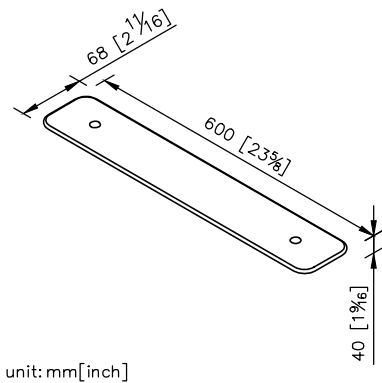

Shelf
6804-70-80SS

- 1.High Quality Brass.
- 2.Premium metal construction for durability.
- 3.Justime finishes resist corrosion and tarnish.
- 4.Finish meets the standard of ASTM-SC2.
- 5.The cone plinth of the bathroom accessories could increase the elegance for environment.
- 6.Finished: Brushed Nickel with Lacquer, which it's not easy to leave fingerprints on the surface.
- 7.Correctly installed product's loading is 5 kgf.
- 8.The size of tempered glass: 600*110*6mm.

unit: mm[inch]