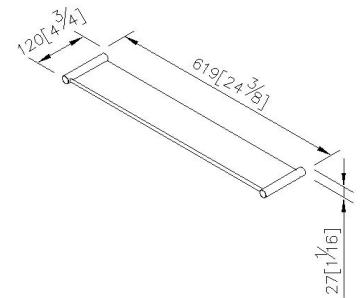

Still One

Shelf

6806-71-80S1

INTRODUCTION:

The compact brushed base was designed with column shape, staggered lines disseminate a real sense of stability.

DESCRIPTION:

1. Stainless Steel body meets SUS 304 standard.
2. Premium metal construction for durability.
3. Justime finishes resist corrosion and tarnish.
4. The simply design concept could be collocated with diverse space.
5. Correctly installed product's loading is 4 kgf.
6. The size of glass : 5*105*580mm.
7. Tempered glass increase the safe and steady to the users.
8. Coordinates with other products in 6806 collection.

unit: mm[inch]

Certificaion:

Fixing Kits:

1. SUS 304 Stainless Steel Screws *2
- Hex Key 1/8" *1
Plastic Anchors *2
Material of Wall Mount Bracket: Copper JIS3604 *2

AWARD: