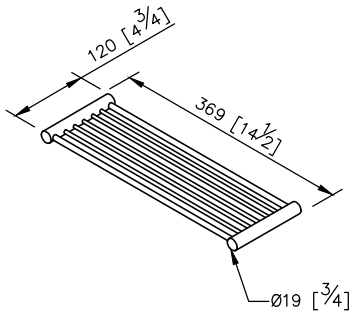

## Shelf

6806-73-80S1

1. Stainless Steel body meets SUS 304 standard.
2. Premium metal construction for durability.
3. Justime finishes resist corrosion and tarnish.
4. The simply design concept could be collocated with diverse space.
5. Correctly installed product's loading is 4 kgf.
6. The size of glass : 5\*105\*430mm.
7. Tempered glass increase the safe and steady to the users.
8. Coordinates with other products in 6806 collection.

unit: mm[inch]