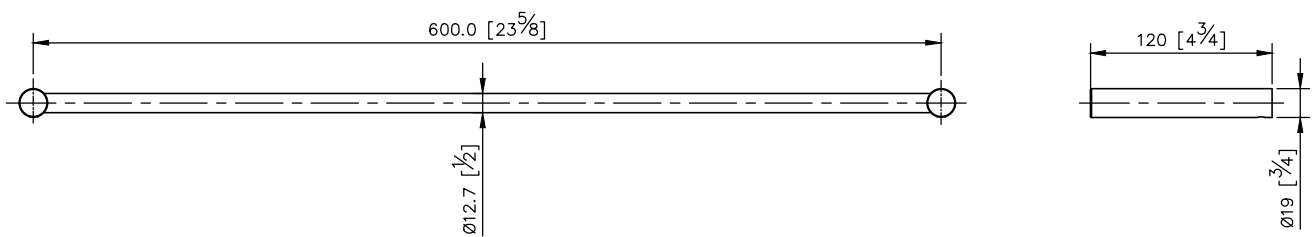

Still One Double Towel Bar

6807-14-80CP

1. Brass of sand-casting body meets JIS 3604 standard
2. Premium metal construction for durability
3. Justime finishes resist corrosion and tarnish
4. Finish meets the standard of ASTM-SC2
5. Correctly installed product's loading is 4 kg f
6. Coordinates with other products in Still One Collection

unit: mm[inch]

Mounting Template Specification