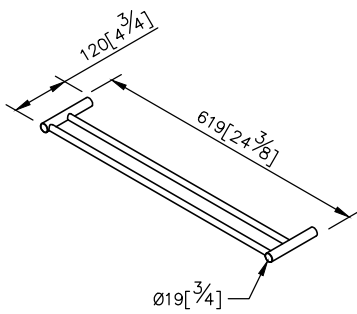

Still One Double Towel Bar

6807-14-80CP

1. Brass of sand-casting body meets JIS 3604 standard
2. Premium metal construction for durability
3. Justime finishes resist corrosion and tarnish
4. Finish meets the standard of ASTM-SC2
5. Correctly installed product's loading is 4 kg f
6. Coordinates with other products in Still One Collection

unit: mm[inch]

Mounting Template Specification