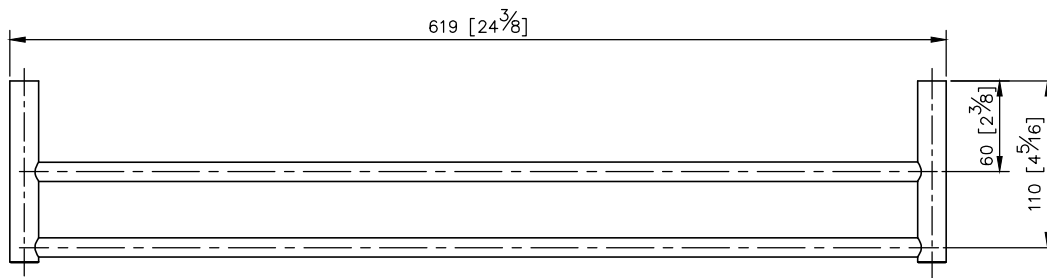

Still One Double Towel Bar

6807-14-80CP

1. Brass of sand-casting body meets JIS 3604 standard
2. Premium metal construction for durability
3. Justime finishes resist corrosion and tarnish
4. Finish meets the standard of ASTM-SC2
5. Correctly installed product's loading is 4 kg f
6. Coordinates with other products in Still One Collection

unit: mm[inch]

Mounting Template Specification