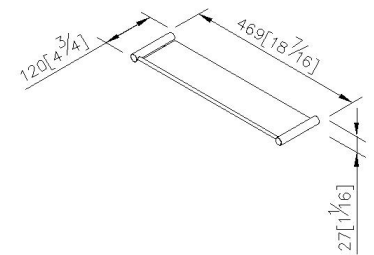

### Shelf

6807-70-80CP

#### DESCRIPTION:

- 1.Brass of body meets JIS 3604 standard.
- 2.Premium metal construction for durability.
- 3.Justime finishes resist corrosion and tarnish.
- 4.Finish meets the standard of ASTM-SC2.
- 5.Correctly installed product's loading is 5 kgf.
- 6.Coordinates with other products in Still One Collection.
- 7.Tempered glass(5\*105\*430mm).