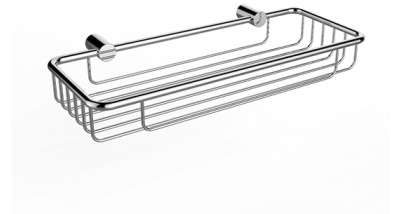

Still One

Basket 6807-85-80CP

INTRODUCTION:

Simple and elegant style of bathroom accessories turn into a basic demand of modern customer, as main design as slender cylinder, which present design features.

DESCRIPTION:

- 1.Brass of body meets JIS 3604 standard.
- 2.Premium metal construction for durability.
- 3.Justime finishes resist corrosion and tarnish.
- 4.Finish meets the standard of ASTM-SC2.
- 5.Correctly installed product's loading is 5 kgf.
- 6.Coordinates with other products in Still One Collection.
- 7.The design of rack can decrease the water accumulated.