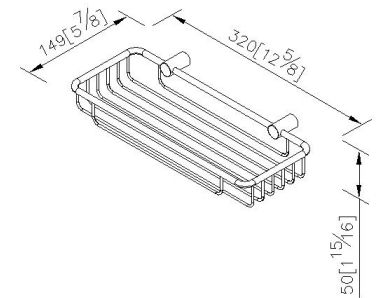

Still One

Basket 6807-85-80CP

INTRODUCTION:

Simple and elegant style of bathroom accessories turn into a basic demand of modern customer, as main design as slender cylinder, which present design features.

DESCRIPTION:

- 1.Brass of body meets JIS 3604 standard.
- 2.Premium metal construction for durability.
- 3.Justime finishes resist corrosion and tarnish.
- 4.Finish meets the standard of ASTM-SC2.
- 5.Correctly installed product's loading is 5 kgf.
- 6.Coordinates with other products in Still One Collection.
- 7.The design of rack can decrease the water accumulated.

unit: mm[inch]

Certification:

Fixing Kits:

- 1.SUS 304 Stainless Steel Screws *4
- Hex Key 1/8" *1
Plastic Anchors *4
Material of Wall Mount Bracket: Copper JIS3604 *4

AWARD: