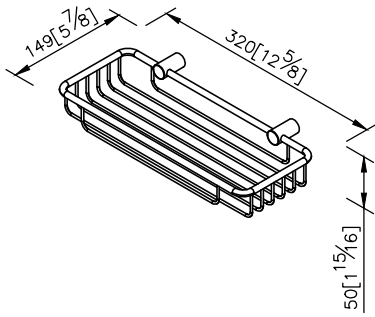

Basket
6807-85-80CP

- 1.Brass of body meets JIS 3604 standard.
- 2.Premium metal construction for durability.
- 3.Justime finishes resist corrosion and tarnish.
- 4.Finish meets the standard of ASTM-SC2.
- 5.Correctly installed product's loading is 5 kgf.
- 6.Coordinates with other products in Still One Collection.
- 7.The design of rack can decrease the water accumulated.

unit: mm[inch]