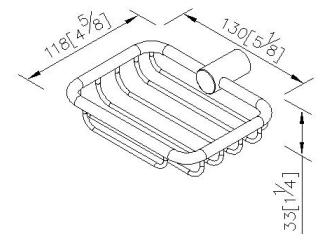

Shower Basket 6807-87-80CP

INTRODUCTION:

Simple and elegant style of bathroom accessories turn into a basic demand of modern customer, as main design as slender cylinder, which present design features.

DESCRIPTION:

- 1.Brass of body meets JIS 3604 standard.
- 2.Premium metal construction for durability.
- 3.Justime finishes resist corrosion and tarnish.
- 4.Finish meets the standard of ASTM-SC2.
- 5.Correctly installed product's loading is 5 kgf.
- 6.Coordinates with other products in Still One Collection.
- 7.The design of rack can decrease the water accumulated.

unit:mm[inch]

Certificaion:

Fixing Kits:

- 1.SUS 304 Stainless Steel Screws
- Hex Key 1/8" *1
Plastic Anchors *1
Material of Wall Mount Bracket: Copper JIS3604 *1

AWARD: