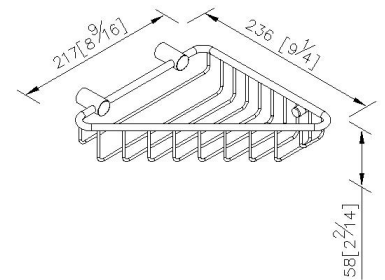

Corner Basket  
6807-88-81CP

**INTRODUCTION:**

Simple and elegant style of bathroom accessories turn into a basic demand of modern customer, as main design as slender cylinder, which present design features.

**DESCRIPTION:**

- 1.Brass of body meets JIS 3604 standard.
- 2.Premium metal construction for durability.
- 3.Justime finishes resist corrosion and tarnish.
- 4.Finish meets the standard of ASTM-SC2.
- 5.Correctly installed product's loading is 5 kgf.
- 6.Coordinates with other products in Still One Collection.
- 7.The design of rack can decrease the water accumulated.

unit: mm[inch]

**Certificaion:**

**Fixing Kits:**

- 1.SUS 304 Stainless Steel Screws \*2
- Hex Key 1/8" \*1  
Plastic Anchors \*2  
Material of Wall Mount Bracket: Copper JIS3604 \*2

**AWARD:**