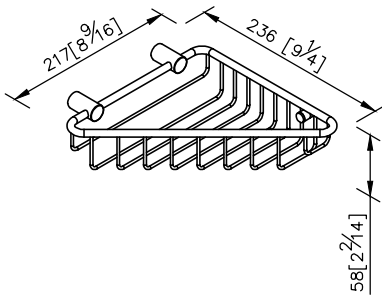

Corner Basket
6807-88-81CP

- 1.Brass of body meets JIS 3604 standard.
- 2.Premium metal construction for durability.
- 3.Justime finishes resist corrosion and tarnish.
- 4.Finish meets the standard of ASTM-SC2.
- 5.Correctly installed product's loading is 5 kgf.
- 6.Coordinates with other products in Still One Collection.
- 7.The design of rack can decrease the water accumulated.

unit: mm[inch]