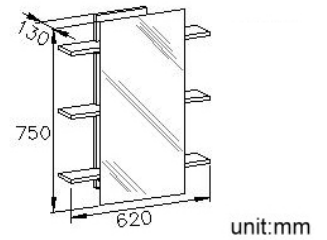

Mirror
6813-77-81CN

INTRODUCTION:

The wood gives the classic sense to the product. The color and streak also increase the antique quality to the environment.

DESCRIPTION:

1. Material: MDF with American Cedar skin
2. Mirror can be opened and be closed tightly with magnet.
3. N.W.: 7.0KG
4. Size: 620(L)x130(W)x750(H) (mm)
5. Anti-shatter safty film over the entire back
6. Anti-oxidation treatment around the mirror