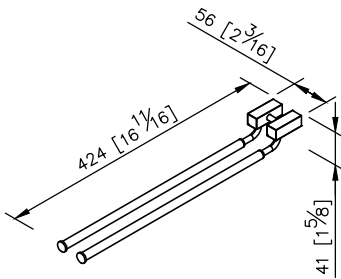

Swivel Double Towel Bar
6817-12-80CP

- 1.Brass of sand-casting body meets JIS 3604 standard
- 2.Premium metal construction for durability
- 3.Justime finishes resist corrosion and tarnish
- 4.Finish meets the standard of ASTM-SC2
- 5.Correctly installed product's loading is 4 kg f
- 6.Coordinates with other products in Cubic Collection

unit: mm[inch]