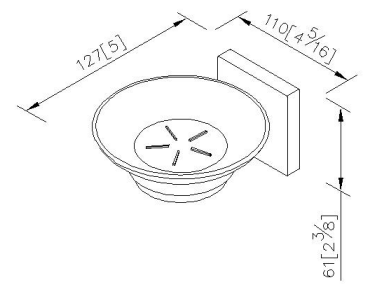

Soap Dish 6818-20-80CP

INTRODUCTION:

Combine the straight line with precise right angle, the square body symbolize steady, elevation and also high quality.

DESCRIPTION:

- 1.Brass of body meets JIS 3604 standard
- 2.Premium metal construction for durability
- 3.Justime finishes resist corrosion and tarnish
- 4.Finish meets the standard of ASTM-SC2.
- 5.The simply design concept could be collocated with diverse space
- 6.Correctly installed product's loading is 2 kg f
- 7.Frosted glass soap dish.
- 8.Coordinates with other products in Boulevard collection

unit: mm[inch]

Certificaion:

Fixing Kits:

- 1.SUS 304 Stainless Steel Screws*2
- Plastic Anchors*2
Material of Wall Mount Bracket: Steel with zinc plating*1

AWARD: