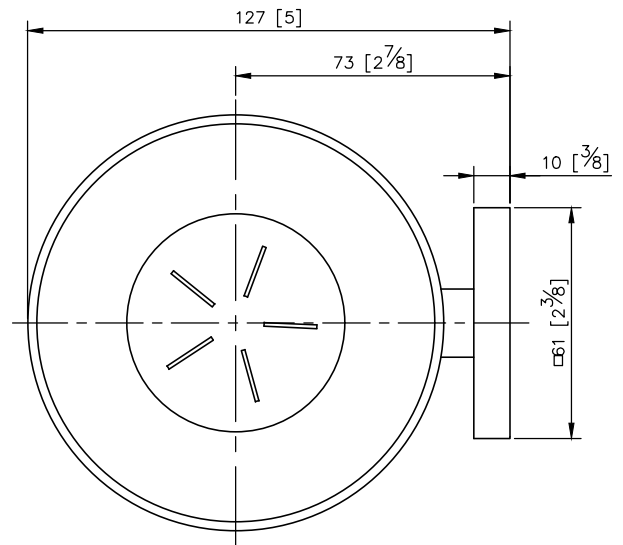

Soap Dish
6818-20-80CP

unit: mm[inch]

- 1.Brass of body meets JIS 3604 standard
- 2.Premium metal construction for durability
- 3.Justime finishes resist corrosion and tarnish
- 4.Finish meets the standard of ASTM-SC2.
- 5.The simply design concept could be collocated with diverse space
- 6.Correctly installed product's loading is 2 kg f
- 7.Frosted glass soap dish.
- 8.Coordinates with other products in Boulevard collection

Mounting Template Specification