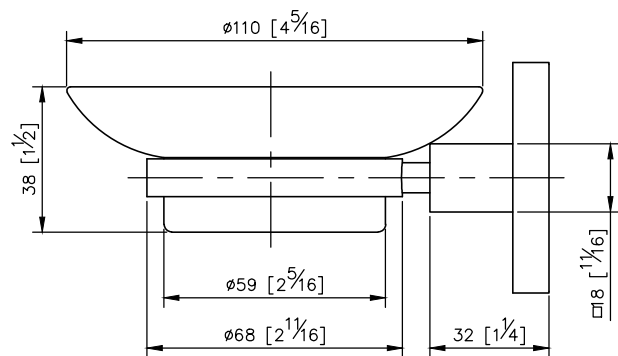

Soap Dish
6818-20-80CP

unit: mm[inch]

- 1.Brass of body meets JIS 3604 standard
- 2.Premium metal construction for durability
- 3.Justime finishes resist corrosion and tarnish
- 4.Finish meets the standard of ASTM-SC2.
- 5.The simply design concept could be collocated with diverse space
- 6.Correctly installed product's loading is 2 kg f
- 7.Frosted glass soap dish.
- 8.Coordinates with other products in Boulevard collection

Mounting Template Specification