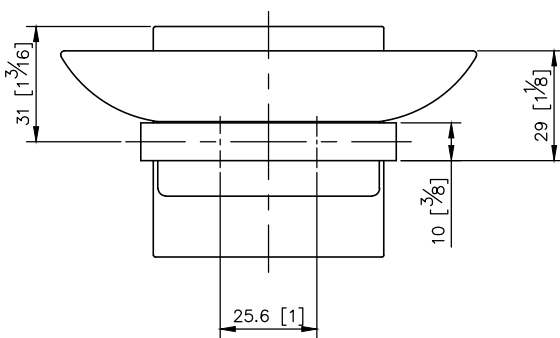

Soap Dish
6818-20-80CP

unit: mm[inch]

- 1.Brass of body meets JIS 3604 standard
- 2.Premium metal construction for durability
- 3.Justime finishes resist corrosion and tarnish
- 4.Finish meets the standard of ASTM-SC2.
- 5.The simply design concept could be collocated with diverse space
- 6.Correctly installed product's loading is 2 kg f
- 7.Frosted glass soap dish.
- 8.Coordinates with other products in Boulevard collection

Mounting Template Specification