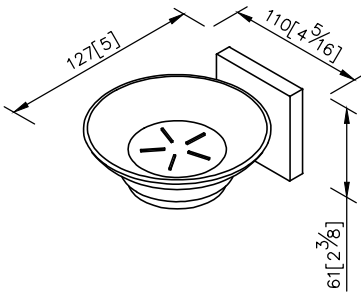

Soap Dish
6818-20-80CP

unit: mm[inch]

- 1.Brass of body meets JIS 3604 standard
- 2.Premium metal construction for durability
- 3.Justime finishes resist corrosion and tarnish
- 4.Finish meets the standard of ASTM-SC2.
- 5.The simply design concept could be collocated with diverse space
- 6.Correctly installed product's loading is 2 kg f
- 7.Frosted glass soap dish.
- 8.Coordinates with other products in Boulevard collection

Mounting Template Specification