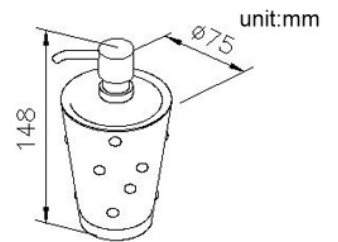

DESCRIPTION:

- 1.White glass bottle
- 2.Brass dispenser
- 3.Finish: Brushed Nickel with Lacquer

Certificaion:

Fixing Kits:

- 1.

AWARD: