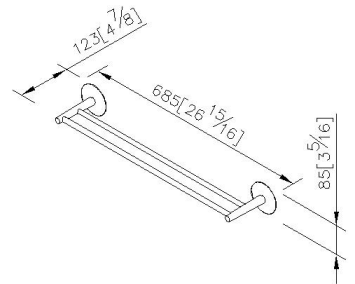

Double Towel Bar 6827-14-80CP

INTRODUCTION:

As base shape as bright moon hanging in the sky, the clean and pure surface emit a romantic and poetic aesthetic feeling.

DESCRIPTION:

- 1.Brass meets JIS 3604 standard.
- 2.Premium metal construction for durability.
- 3.Justime finishes resist corrosion and tarnish.
- 4.Finish meets the standard of ASTM-SC2.
- 5.Correctly installed product's loading is 4 kgf.
- 6.Coordinates with other products in Moonbow Collection.

Certification:

unit: mm[inch]

Fixing Kits:

- SUS 304 Stainless Steel Screws*2
- Hex Key 2.5mm*1
- Plastic Anchors*2

AWARD: