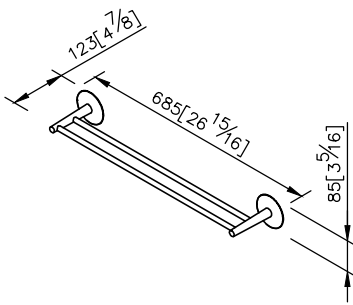

Double Towel Bar
6827-14-80CP

1. Brass meets JIS 3604 standard.
2. Premium metal construction for durability.
3. Justime finishes resist corrosion and tarnish.
4. Finish meets the standard of ASTM-SC2.
5. Correctly installed product's loading is 4 kgf.
6. Coordinates with other products in Moonbow Collection.

unit: mm[inch]