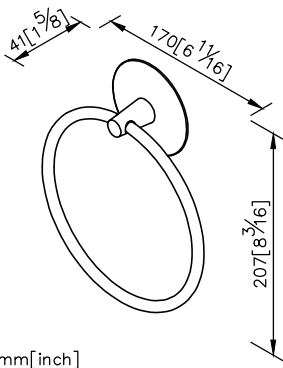

Towel Ring
6827-60-80CP

- 1.Brass meets JIS 3604 standard.
- 2.Premium metal construction for durability.
- 3.Justime finishes resist corrosion and tarnish.
- 4.Finish meets the standard of ASTM-SC2.
- 5.Correctly installed product's loading is 4 kgf.
- 6.Coordinates with other products in Moonbow Collection.

unit: mm[inch]