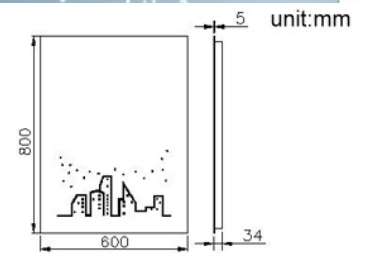

**Mirror**  
**6841-Y1-82CE**

**INTRODUCTION:**

The simple and generous design without unnecessary lines to increase the fashion style on the showerroom. Illuminated Mirror with the childlike design makes the bathroom space more lively.

**DESCRIPTION:**

- 1.Safety back film over entire surface.
- 2.Aluminium Anodised Frame.
- 3.Input: 220V-240V.
- 4.Dimension of Mirror: 800x600x34 (mm).
- 5.Use two-T5 Fluorescent 13W Tubes. Tube Length 515mm (With PINS 530mm).