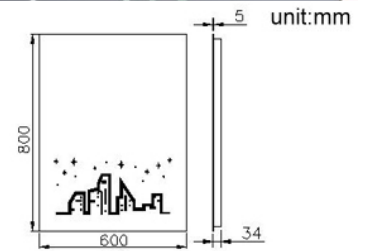

**Mirror**  
**6841-Y2-81CE**

**INTRODUCTION:**

The simple and generous design without unnecessary lines to increase the fashion style on the showerroom. Illuminated Mirror with the childlike design makes the bathroom space more lively.

**DESCRIPTION:**

- 1.Safety back film over entire surface.
- 2.Aluminium Anodised Frame.
- 3.Input: 110V-130V.
- 4.Dimension of Mirror: 800x600x34 (mm).
- 5.Use two-T5 Fluorescent 13W Tubes. Tube Length 515mm (With PINS 530mm).