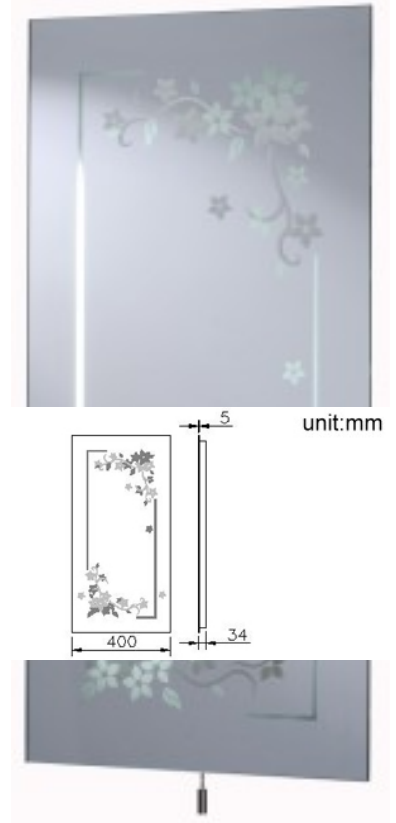

**Mirror**  
**6841-YB-82CE**

**INTRODUCTION:**

The simple and generous design without unnecessary lines to increase the fashion style on the showerroom. Illuminated Mirror with the childlike design makes the bathroom space more lively.

**DESCRIPTION:**

- 1.Safety back film over entire surface.
- 2.Aluminium Anodised Frame.
- 3.Input: 220V-240V.
- 4.Dimension of Mirror: 800x400x34 (mm).
- 5.Use two-T5 Fluorescent 13W Tubes. Tube Length 515mm (With PINS 530mm).