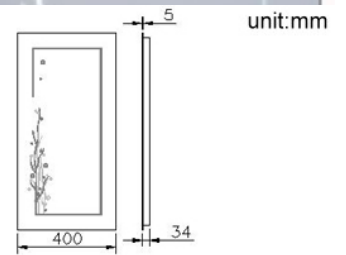

Mirror
6841-YC-81CE

INTRODUCTION:

The simple and generous design without unnecessary lines to increase the fashion style on the showerroom. Illuminated Mirror with the childlike design makes the bathroom space more lively.

DESCRIPTION:

- 1.Safety back film over entire surface.
- 2.Aluminium Anodised Frame.
- 3.Input: 110V-130V.
- 4.Dimension of Mirror: 800x400x34 (mm).
- 5.Use two-T5 Fluorescent 13W Tubes. Tube Length 515mm (With PINS 530mm).