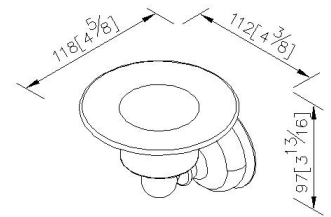

Soap Dish
6848-20-80CP

INTRODUCTION:

Unique body shape imitated chess style. Under the smooth and dexterous line, it contains the extraordinary and exotic mystery.

DESCRIPTION:

- 1.Brass of forging body meets JIS 3771 standard.
- 2.Premium metal construction for durability.
- 3.Justime finishes resist corrosion and tarnish.
- 4.Finish meets the standard of ASTM-SC2.
- 5.The simply design concept could be collocated with diverse space.
- 6.Correctly installed product's loading is 2 kgf.
- 7.Frosted glass soap dish.
- 8.Coordinates with other products in 6848 collection.

Certificaion:

unit:mm[inch]

Fixing Kits:

- SUS 304 Stainless Steel Screws*2
- Plastic Anchors*2
- Material of Wall Mount Bracket*1

AWARD: