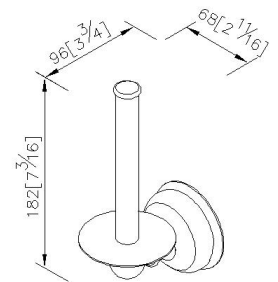

Spare Toilet Tissue Holder
6848-43-80CP

INTRODUCTION:

Unique body shape imitated chess style. Under the smooth and dexterous line, it contains the extraordinary and exotic mystery.

DESCRIPTION:

- 1.Brass of forging body meets JIS 3771 standard.
- 2.Premium metal construction for durability.
- 3.Justime finishes resist corrosion and tarnish.
- 4.Finish meets the standard of ASTM-SC2.
- 5.Correctly installed product's loading is 5 kgf.
- 6.Coordinates with other products in 6848 collection.

unit: mm[inch]

Certificaion:

Fixing Kits:

- SUS 304 Stainless Steel Screws*2
- Plastic Anchors*2
- Material of Wall Mount Bracket*1

AWARD: