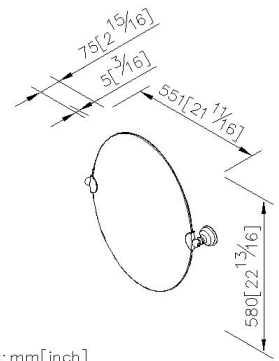

Swivel Mirror  
6848-77-81CP

**INTRODUCTION:**

Unique body shape imitated chess style. Under the smooth and dexterous line, it contains the extraordinary and exotic mystery.

**DESCRIPTION:**

- 1.Brass of forging body meets JIS 3771 standard.
- 2.Premium metal construction for durability.
- 3.Justime finishes resist corrosion and tarnish.
- 4.Finish meets the standard of ASTM-SC2.
- 5.The simply design concept could be collocated with diverse space.
- 6.Correctly installed product's loading is 2 kgf.
- 7.Oval mirror(580\*450\*5mm).
- 8.Explosion-proof film (made in Germany) over the entire back
- 9.Coordinates with other products in 6848 collection.