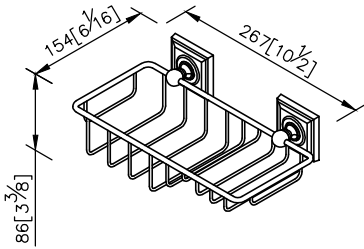

**Basket**  
6857-85-80CP

- 1.Brass of forging body meets JIS 3771 standard.
- 2.Premium metal construction for durability.
- 3.Justime finishes resist corrosion and tarnish.
- 4.Finish meets the standard of ASTM-SC2.
- 5.Correctly installed product's loading is 5 kgf.
- 6.Coordinates with other products in 6857 collection.

unit: mm[inch]