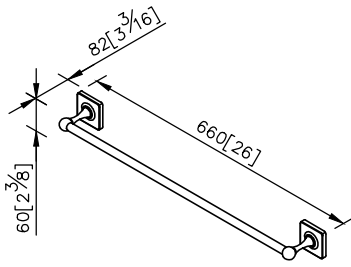

Towel Bar
6858-10-80CP

1. Brass meets JIS 3604 standard.
2. Premium metal construction for durability.
3. Justime finishes resist corrosion and tarnish.
4. Finish meets the standard of ASTM-SC2.
5. Correctly installed product's loading is 4 kgf.
6. Coordinates with other products in Timeless Collection.

unit: mm[inch]