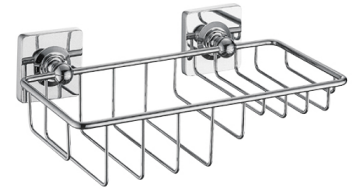

Basket

6858-85-80CP

INTRODUCTION:

The overall had designed with square and round shape, the smooth square base set off texture of metallic metallicity, which created perfect coordination with circle line.

DESCRIPTION:

- 1.Brass meets JIS 3604 standard.
- 2.Premium metal construction for durability.
- 3.Justime finishes resist corrosion and tarnish.
- 4.Finish meets the standard of ASTM-SC2.
- 5.Correctly installed product's loading is 5 kgf.
- 6.Coordinates with other products in Timeless Collection.