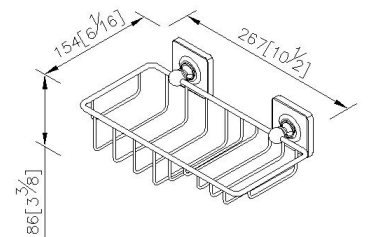

Basket

6858-85-80CP

INTRODUCTION:

The overall had designed with square and round shape, the smooth square base set off texture of metallic metallicity, which created perfect coordination with circle line.

DESCRIPTION:

- 1.Brass meets JIS 3604 standard.
- 2.Premium metal construction for durability.
- 3.Justime finishes resist corrosion and tarnish.
- 4.Finish meets the standard of ASTM-SC2.
- 5.Correctly installed product's loading is 5 kgf.
- 6.Coordinates with other products in Timeless Collection.

Certificaion:

unit: mm[inch]

Fixing Kits:

- SUS 304 Stainless Steel Screws*2
- Plastic Anchors*2
- Material of Wall Mount Bracket: Stainless Steel (SUS 304)*1

AWARD: