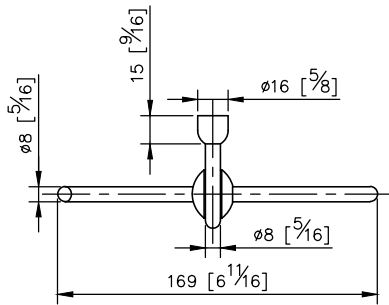

Toilet Tissue Holder
6861-40-80CP

- 1.Brass meets JIS 3604 standard.
- 2.Premium metal construction for durability.
- 3.Justime finishes resist corrosion and tarnish.
- 4.Finish meets the standard of ASTM-SC2.
- 5.Correctly installed product's loading is 5 kgf.
- 6.Coordinates with other products in 6861 collection.

unit: mm[inch]

Mounting Template Specification