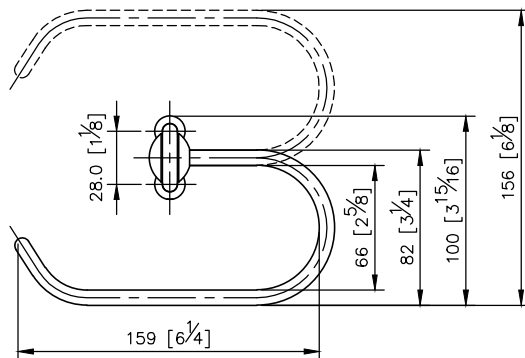

Toilet Tissue Holder
6861-40-80CP

- 1.Brass meets JIS 3604 standard.
- 2.Premium metal construction for durability.
- 3.Justime finishes resist corrosion and tarnish.
- 4.Finish meets the standard of ASTM-SC2.
- 5.Correctly installed product's loading is 5 kgf.
- 6.Coordinates with other products in 6861 collection.

unit: mm[inch]

Mounting Template Specification