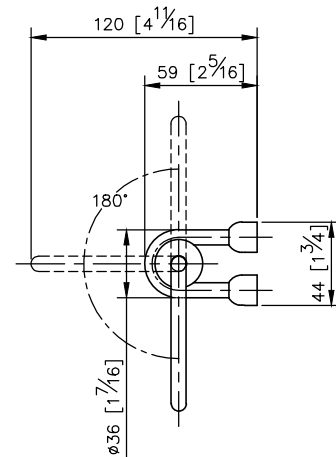

Toilet Tissue Holder
6861-40-80CP

- 1.Brass meets JIS 3604 standard.
- 2.Premium metal construction for durability.
- 3.Justime finishes resist corrosion and tarnish.
- 4.Finish meets the standard of ASTM-SC2.
- 5.Correctly installed product's loading is 5 kgf.
- 6.Coordinates with other products in 6861 collection.

unit: mm[inch]

Mounting Template Specification