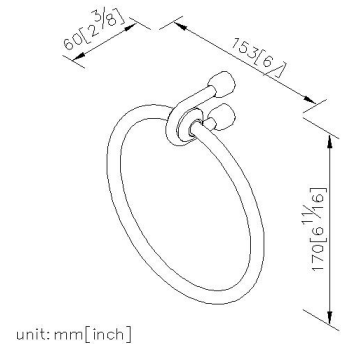

Towel Ring  
6861-60-80CP

**INTRODUCTION:**

A bathroom not only being a place for bathing, the arrangements of accessories shows personal taste. 6861 series become a choice of the bathing space with perfect match of "U" shape bracket match with the gold base.

**DESCRIPTION:**

- 1.Brass meets JIS 3604 standard.
- 2.Premium metal construction for durability.
- 3.Justime finishes resist corrosion and tarnish.
- 4.Finish meets the standard of ASTM-SC2.
- 5.Correctly installed product's loading is 4 kgf.
- 6.Coordinates with other products in 6861 Collection.

**Certification:**

**Fixing Kits:**

- 1.SUS 304 Stainless Steel Screws\*2
- Hex Key2.0mm\*1  
Plastic Anchors\*2

**AWARD:**