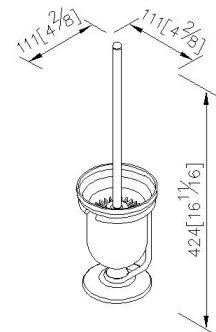

Freestanding Toilet Brush Holder
6861-84-80CP

INTRODUCTION:

A bathroom not only being a place for bathing, the arrangements of accessories shows personal taste. 6861 series become a choice of the bathing space with perfect match of "U" shape bracket match with the gold base.

DESCRIPTION:

- 1.Brass with chrome-plated.
- 2.SC2 standard of ASTM.
- 3.Transparent glass brush holder.
- 4.Brush with stainless steel nail.
- 5.Standard size of brush.
- 6.Loading: 2 ?f.
- 7.Coordinates with other products in 6861 collection.