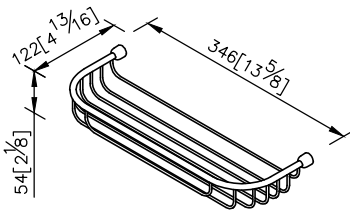

Basket
6861-86-80CP

- 1.Brass meets JIS 3604 standard.
- 2.Premium metal construction for durability.
- 3.Justime finishes resist corrosion and tarnish.
- 4.Finish meets the standard of ASTM-SC2.
- 5.Correctly installed product's loading is 5 kgf.
- 6.Coordinates with other products in 6861 collection.

unit: mm[inch]