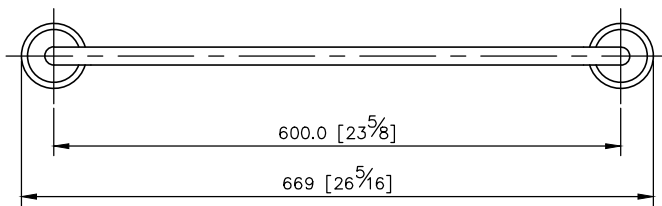

Bath Towel Rack
6864-65-80CP

1. Brass of forging body meets JIS 3771 standard.
2. Premium metal construction for durability.
3. Justime finishes resist corrosion and tarnish.
4. Finish meets the standard of ASTM-SC2.
5. Correctly installed product's loading is 5 kgf.
6. Coordinates with other products in 6864 collection.

unit: mm[inch]

Mounting Template Specification