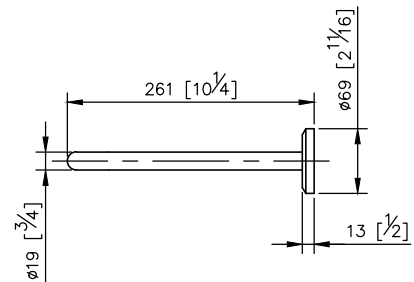

Bath Towel Rack
6864-65-80CP

1. Brass of forging body meets JIS 3771 standard.
2. Premium metal construction for durability.
3. Justime finishes resist corrosion and tarnish.
4. Finish meets the standard of ASTM-SC2.
5. Correctly installed product's loading is 5 kgf.
6. Coordinates with other products in 6864 collection.

unit: mm[inch]

Mounting Template Specification