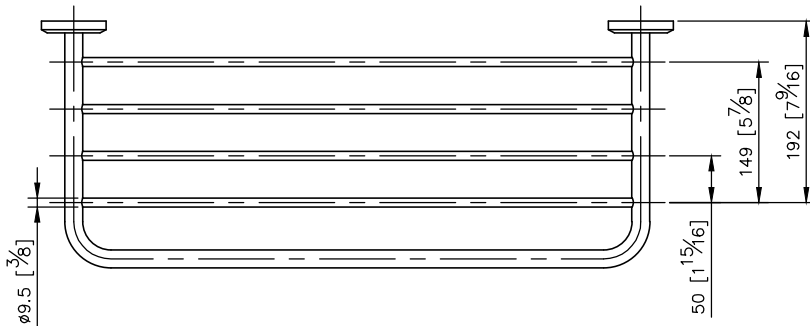

Bath Towel Rack
6864-65-80CP

1. Brass of forging body meets JIS 3771 standard.
2. Premium metal construction for durability.
3. Justime finishes resist corrosion and tarnish.
4. Finish meets the standard of ASTM-SC2.
5. Correctly installed product's loading is 5 kgf.
6. Coordinates with other products in 6864 collection.

unit: mm[inch]

Mounting Template Specification