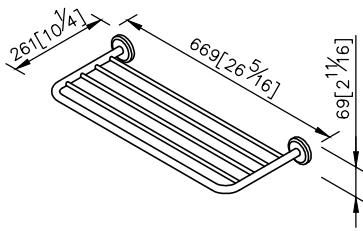

Bath Towel Rack
6864-65-80CP

1. Brass of forging body meets JIS 3771 standard.
2. Premium metal construction for durability.
3. Justime finishes resist corrosion and tarnish.
4. Finish meets the standard of ASTM-SC2.
5. Correctly installed product's loading is 5 kgf.
6. Coordinates with other products in 6864 collection.

unit: mm[inch]

Mounting Template Specification