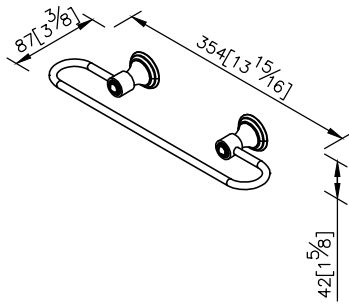

**Towel Bar**  
6865-11-80CP

- 1.Brass meets JIS 3604 standard.
- 2.Premium metal construction for durability.
- 3.Justime finishes resist corrosion and tarnish.
- 4.Finish meets the standard of ASTM-SC2.
- 5.Correctly installed product's loading is 4 kgf.
- 6.Coordinates with other products in Sofia Collection.

unit: mm[inch]