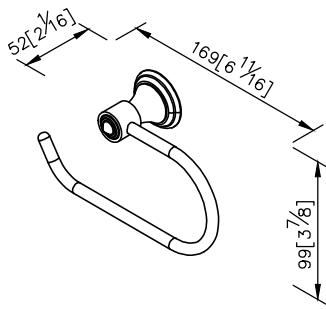

Toilet Tissue Holder
6865-40-80CP

- 1.Brass meets JIS 3604 standard.
- 2.Premium metal construction for durability.
- 3.Justime finishes resist corrosion and tarnish.
- 4.Finish meets the standard of ASTM-SC2.
- 5.Correctly installed product's loading is 5 kgf.
- 6.Coordinates with other products in Sofia Collection.

unit: mm[inch]