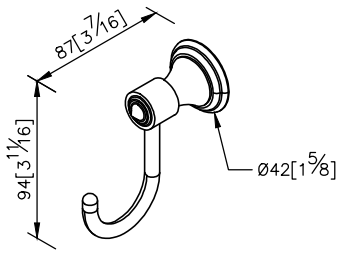

Robe Hook
6865-50-80CP

- 1.Brass meets JIS 3604 standard.
- 2.Premium metal construction for durability.
- 3.Justime finishes resist corrosion and tarnish.
- 4.Finish meets the standard of ASTM-SC2.
- 5.Correctly installed product's loading is 5 kgf.
- 6.Coordinates with other products in Sofia Collection.

unit: mm[inch]