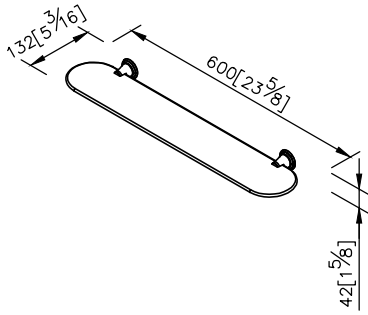

Shelf
6865-70-80CP

1. Brass meets JIS 3604 standard.
2. Premium metal construction for durability.
3. Justime finishes resist corrosion and tarnish.
4. Finish meets the standard of ASTM-SC2.
5. Correctly installed product's loading is 5 kgf.
6. Coordinates with other products in Sofia Collection.
7. Transparent tempered glass.

unit: mm[inch]