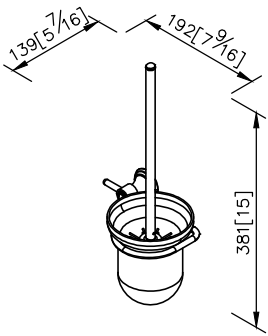

Toilet Brush Holder 6865-80-80CP

1. Frosted plastic brush holder is easy to be maintained.
2. Standard size of brush, convenient to change new one.
3. Brass meets JIS 3604 standard.
4. Premium metal construction for durability.
5. Justime finishes resist corrosion and tarnish.
6. Finish meets the standard of ASTM-SC2.
7. Correctly installed product's loading is 2 kgf.
8. Coordinates with other products in Sofia Collection.

unit: mm[inch]