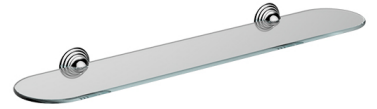

Shelf
6873-70-80CP

INTRODUCTION:

Chrome plated holder with thick glass shelf, it well decorates all kinds of bathroom interior designs, highlighting the noble fashion style. The shelf material applies tempered glass, which has great hardness and highly reliable for placing stuffs, and it won't turn into sharp pieces even breaking apart.

DESCRIPTION:

- 1.Brass mounting base meets JIS 3604 standard.
- 2.Clear tempered glass shelf 600*110*6 mm.
- 3.Justime finishes resist corrosion and tarnish.
- 4.Chrome plated finish meets the standard of ASTM-SC2.
- 5.The cone pedestal of the bathroom accessories increases the elegance for the space.
- 6.Vertical force could support a static load of 4 Kgf.
- 7.Coordinates with other products in 6873 collection.