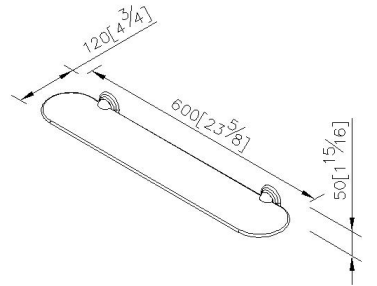

Shelf
6873-70-80CP

INTRODUCTION:

Chrome plated holder with thick glass shelf, it well decorates all kinds of bathroom interior designs, highlighting the noble fashion style. The shelf material applies tempered glass, which has great hardness and highly reliable for placing stuffs, and it won't turn into sharp pieces even breaking apart.

DESCRIPTION:

- 1.Brass mounting base meets JIS 3604 standard.
- 2.Clear tempered glass shelf 600*110*6 mm.
- 3.Justime finishes resist corrosion and tarnish.
- 4.Chrome plated finish meets the standard of ASTM-SC2.
- 5.The cone pedestal of the bathroom accessories increases the elegance for the space.
- 6.Vertical force could support a static load of 4 Kgf.
- 7.Coordinates with other products in 6873 collection.

Certification:

unit: mm[inch]

Fixing Kits:

- SUS 304 Stainless Steel Screws*2
- Plastic Anchors*2

AWARD: