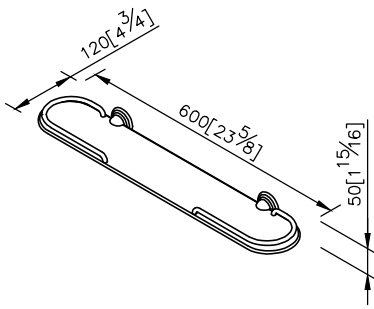

Shelf With Rail 6873-71-80CP

1. Brass mounting base meets JIS 3604 standard.
2. Clear tempered glass shelf 600*110*6 mm.
3. Justime finishes resist corrosion and tarnish.
4. Chrome plated finish meets the standard of ASTM-SC2.
5. The cone pedestal of the bathroom accessories increases the elegance for the space.
6. Vertical force could support a static load of 4 Kgf.
7. With protective rail.
8. Coordinates with other products in 6873 collection.

unit: mm[inch]