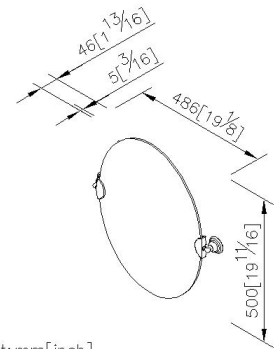

## Swivel Mirror

#### DESCRIPTION:

- 1.Brass forging mounting base and fixing bracket meet JIS 3771 standard.
- 2.Chrome plated finish meets the standard of ASTM-SC2.
- 3.Mirror with German explosion-proof membrane on its backside, mirror fragments won't fall down when it's broken.
- 4.With fitting tool kit.
- 5.Mirror size 500\*400\*5mm.
- 6.Coordinates with other products in 6873 collection.