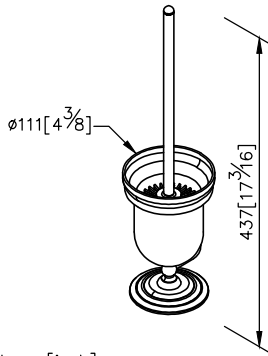

### Freestanding Toilet Brush Holder 6873-84-80CP

unit: mm[inch]

- 1.Brass body and ring meet JIS 3604 standard.
- 2.Premium metal construction for durability.
- 3.Justime finishes resist corrosion and tarnish.
- 4.Chrome plated finish meets the standard of ASTM-SC2.
- 5.Frosted plastic brush holder is easy to be maintained.
- 6.Standard size of brush could be easily replaced to keep clean.
- 7.Coordinates with other products in 6873 collection.